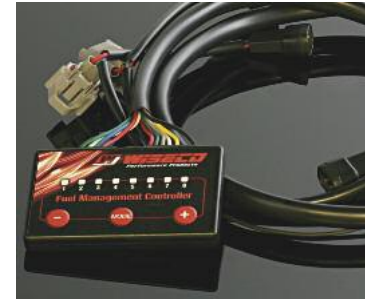

MIKUNI POCKET TUNER

- Handy pocket-size slide calculator
- Determines required jetting changes
- Single & multi-carb applications
- Two-stroke & four-stroke engines

SD002430

Other carburetor parts are available.
Please contact customer service.

ELECTRONIC FUEL INJECTION CONTROLLERS

- Plug and play installation (plugs into wire harness in-line with ECU)
- Easy push button operation
- Easy adjustment of air/fuel ratio
- Uses OEM base codes
- No computer or dyno needed
- Street bike applications, choose between 49 state unit (race use only) or California unit (which is emissions legal per CARB EO D-664)