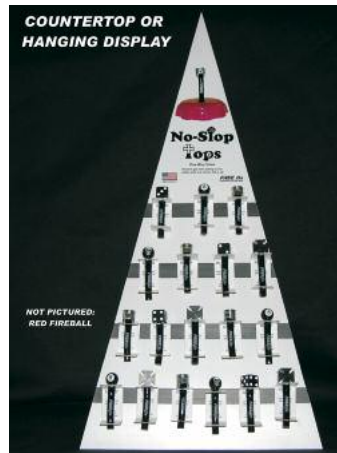

FREE-FLOW VENT HOSES

- The original colored gas cap vent hose
- Available individually
- POP acrylic counter display kit contains 60 assorted hoses

COLOR	PART#
BLACK	FF001001
BRITE WHITE	FF001009
DARK BLUE	FF001003
GRAY	FF001008
LIGHT BLUE	FF001005
NEON GREEN	FF001007
NEON YELLOW	FF001004
NUCLEAR RED	FF001014
ORANGE	FF001010
RED	FF001002
SUZUKI YELLOW	FF001012
YAMAHA BLUE	FF001015
YAMAHA BLUE 01-02	FF001016
POP DISPLAY KIT	FF001000

FREE-FLOW NO-SLOP HOSES

- One-way valve prevents gas from slopping out of gas tank
- Available individually
- POP acrylic counter display kit contains 20 assorted hoses

COLOR	PART#
BLACK/BLACK	FF002025
BLACK/BLUE	FF002015
BLACK/N. RED	FF002011
BLACK/YELLOW	FF002026
BLUE/WHITE	FF002013
GREEN/BLUE	FF002005
RED/WHITE	FF002003
YELLOW/BLUE	FF002004
YZ BLUE	FF002030
POP DISPLAY KIT	FF002000

FREE-FLOW NO-SLOP TOPS

- Prevents gas from spilling out no matter which end of your ride is up
- Rack program contains one display rack and 12 assorted No-Slop Tops

DESCRIPTION	PART#
8 BALL	FF005001
DICE BLACK	FF005002
DICE BLUE	FF005002B
DICE GREEN	FF005002G
DICE RED	FF005002R
FIREBALL	FF005003
IRON CROSS	FF005004
MOTO BEER CAN	FF005007
QUAD BEER CAN	FF005008
PISTON	FF005005
SKULL	FF005006
STAR BLUE	FF005009
MOTO ENERGY	FF005010
QUAD COLA	FF005011
DISPLAY RACK ONLY	FF005000
RACK PROGRAM	FF005101

FREE-FLOW CARBURETOR VENT HOSES

- 3 hoses per pack

COLOR	PART#
BLACK	FF003001
BLUE	FF003003
GREEN	FF003004
RED	FF003002
YELLOW	FF003012

FREE-FLOW SWIVEL NO-SLOP HOSES

COLOR	PART#
BLACK	FF004001
BLUE	FF004003
GREEN	FF004007
GREY	FF004008
ORANGE	FF004010
RED	FF004006
YELLOW	FF004004

EBC CARB JET KITS

- High precision Brass carburetor jets available in kits
- Jets are flow calibrated and extremely accurate in terms of fuel flow rate as stamped
- See chart for jet type and packaging

PART#	DESCRIPTION
CARBURETOR MAIN JET KITS	
SJK36	Mikuni N100/604 style main jet kit; contains (4each) of sizes 72.5-160
HJK27A	Mikuni 4/042 style main jet kit; contains (2each) of sizes 70-230
HJK27B	Mikuni 4/042 style main jet kit; contains (2each) of sizes 240-500
KJK30	Mikuni N102/221 style main jet kit; contains (4each) of sizes 80-190
CRK32A	Keihin 99101-357 style main jet kit; contains (2each) of sizes 80-158
CRK32B	Keihin 99101-357 style main jet kit; contains (2each) of sizes 160-235
HDJK12	Keihin N424-27 style main jet kit (Harley); contains (2each) of sizes 165-205
CARBURETOR PILOT JET KITS	
KPJK01	Keihin N424-21 style pilot jet kit; contains (1each) sizes 35-80
KPJK02	Keihin N424-25B style pilot jet kit; contains (1each) sizes 35-65
MPJK01	Mikuni VM22/210 style pilot jet kit; contains (1each) sizes 10-140
MPJK02	Mikuni N224.103 style pilot jet kit; contains (1each) sizes 10-70
MPJK03	Mikuni N151.067 style pilot jet kit; contains (1each) sizes 30-60
MPJK04	Mikuni BS30/96 style pilot jet kit; contains (1each) sizes 30-60
MPJK05	Mikuni VM28/486 style pilot jet kit; contains (1each) sizes 10-70