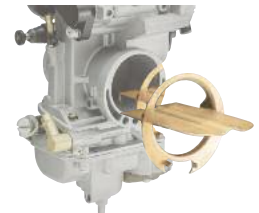

POWERWINGS

- 2-strokes will have improved power from idle to midrange with no loss of top end
- 4-stroke bikes will see a power boost from idle through over-rev
- No retaining tube which reduces bore opening & air flow
- Longer wing increases air velocity
- Does not change jetting

MODEL	YEARS	PART#
ARCTIC CAT ATV		
DVX400	04-07	PW14
HONDA ATV		
TRX400EX	99-08	PW17
HONDA MOTORCYCLE		
CR125	03-07	PW08
CR250	04-07	PW08
CRF250R	06-09	PW29
CRF450R	07-08	PW30
KAWASAKI ATV		
KFX400	04-06	PW14
KAWASAKI MOTORCYCLE		
KX250F	04-10	PW39
KX450F	06-08	PW33
SUZUKI ATV		
LT-Z400	05-08	PW14
SUZUKI MOTORCYCLE		
RM-Z250	08-09	PW31
RM-Z450	06-08	PW33
YAMAHA MOTORCYCLE		
WR250F	03-08	PW38
YZ250F	03-09	PW38